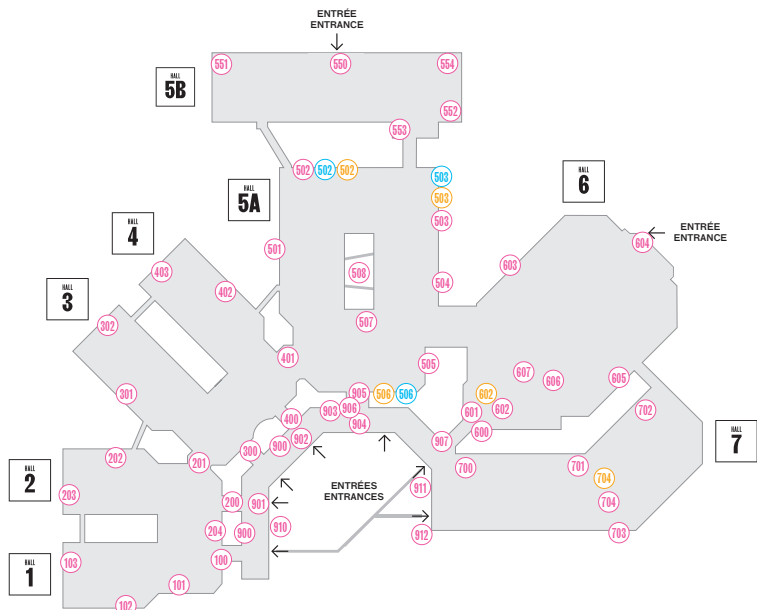

FOOD & DRINK

Bars / Vente à emporter
Bars / Take away

Cafétéria
Self

Restaurants
Restaurants

HALL 1

- 100 Alto Café & Juice
- 101 Lina's
- 102 Naked healthy food
- 103 Hot Dog

HALL 2

- 200 Alto Café
- 201 Food Court
Mamma Roma - Café Eat & Drink - Mezze Noura

HALL 2

- 202 Japan Daily- Sushi
Chasseurs Cueilleurs - Bio & sans gluten
- 203 Café Eat & Drink
- 204 The Retail Café

HALL 3

- 300 Alto Café
- 301 Lina's
- 302 Café Eat & Drink Japan Daily - Sushi

HALL 4

- 400 Alto Café
- 401 Food Court
Café Eat & Drink - Mezze Noura - Quiches - Soupes
Fauchon - Gaufres
- 402 Naked Healthy Food
- 403 Café Eat & Drink Asian Bar
Japan Daily-Sushi - Dim Sum

HALL 5A

- 501 Hippo Burger
- 502 Café Eat & Drink
Japan Daily-Sushi
- 502 Restaurant
Le Club à l'étage / upstairs
- 502 Self
- 503 Self
- 503 Restaurant Espace V
- 503 Illy Café - Hot Dog
- 504 La Fourmée
- 505 Lina's
- 506 Food Place - Illy Café
- 506 Le Central
Brasserie
- 507 Café by CRAFT
- 508 Le Patio
Oliviers & Co - Alto Jus - Hot dog - Crêpes

- 900 Chez Jean
- 901 Alto Café
- 902 Fauchon
- 903 Chez Jean
- 904 Café Eat & Drink
- 905 Alto Café - THE KIOSK
- 906 Pierre Hermé
- 907 Café MOM

ESPLANADE

- 910 Kiosque Eat & Drink
- 911 Food Truck Delistreet
- 912 Alto Jus